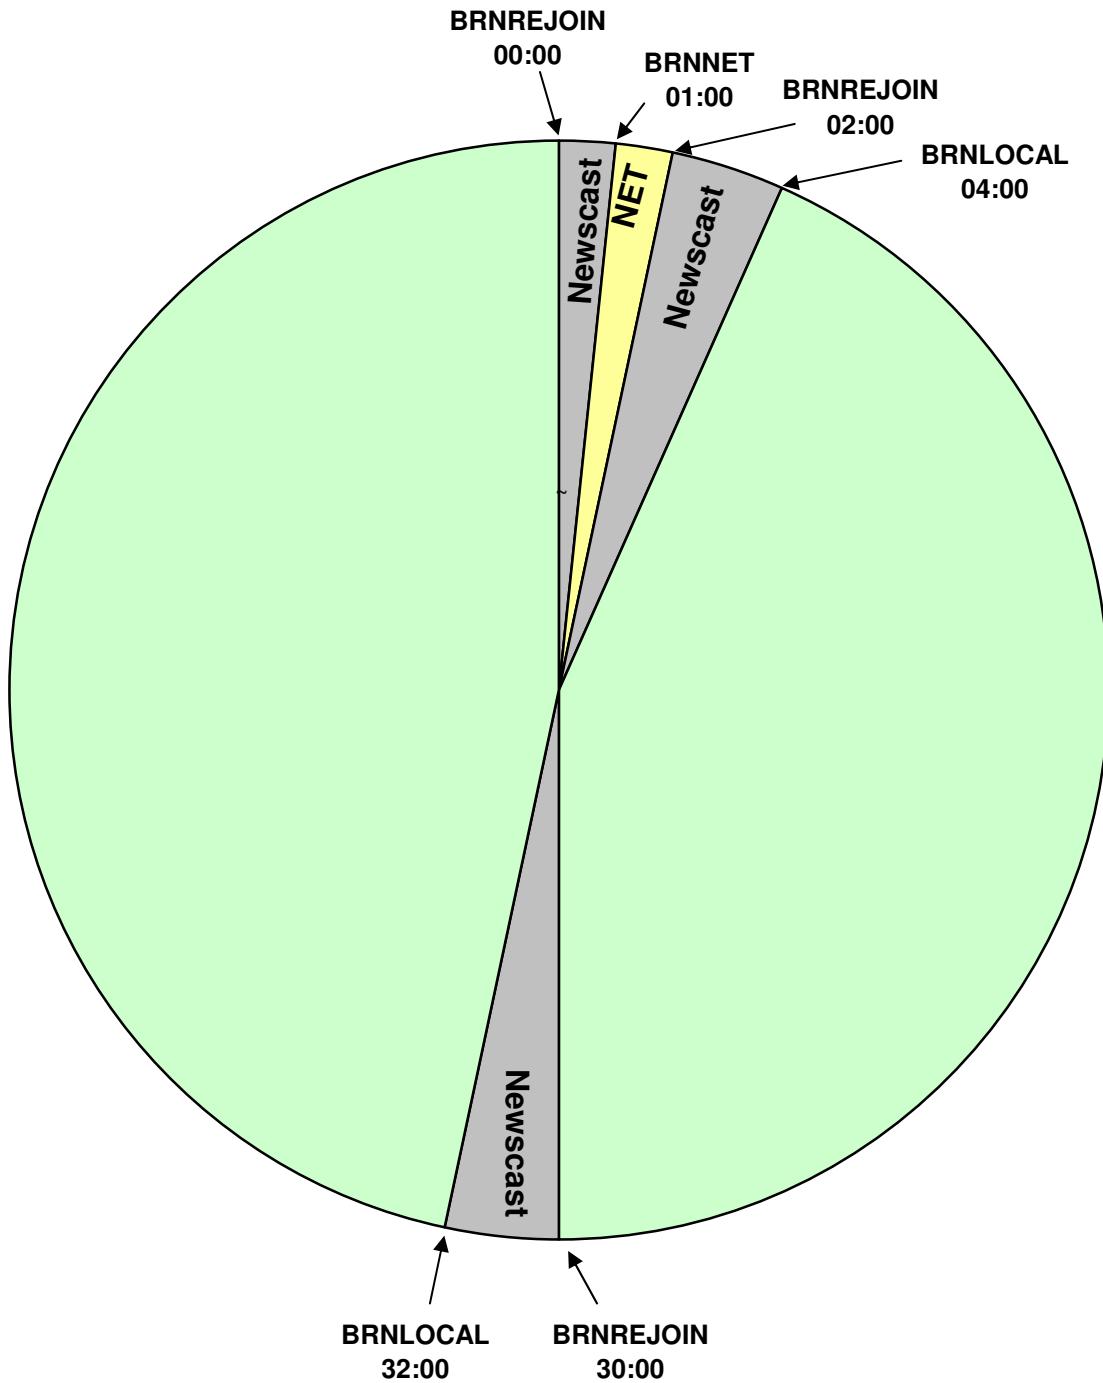

**Program Clock**  
**XDS Program: TheBlaze Radio News**  
 Effective from January 6th, 2013  
 Feed time: 12:00am ET  
 Premiere XDS PRO4-P Satellite  
 TheBlaze Radio Newscast

For Technical Assistance Call  
 Premiere Network Operations Center: (800) 276-4431  
 Technical Info: <http://engineering.premiereradio.com>

**BRNREJOIN = Join network**  
**BRNNET = network break**  
**BRNLOCAL = drop network**

The Blaze Radio News at TOH & BOH is fed on Left-Side  
 Breaking News and Long form is fed on Right-Side